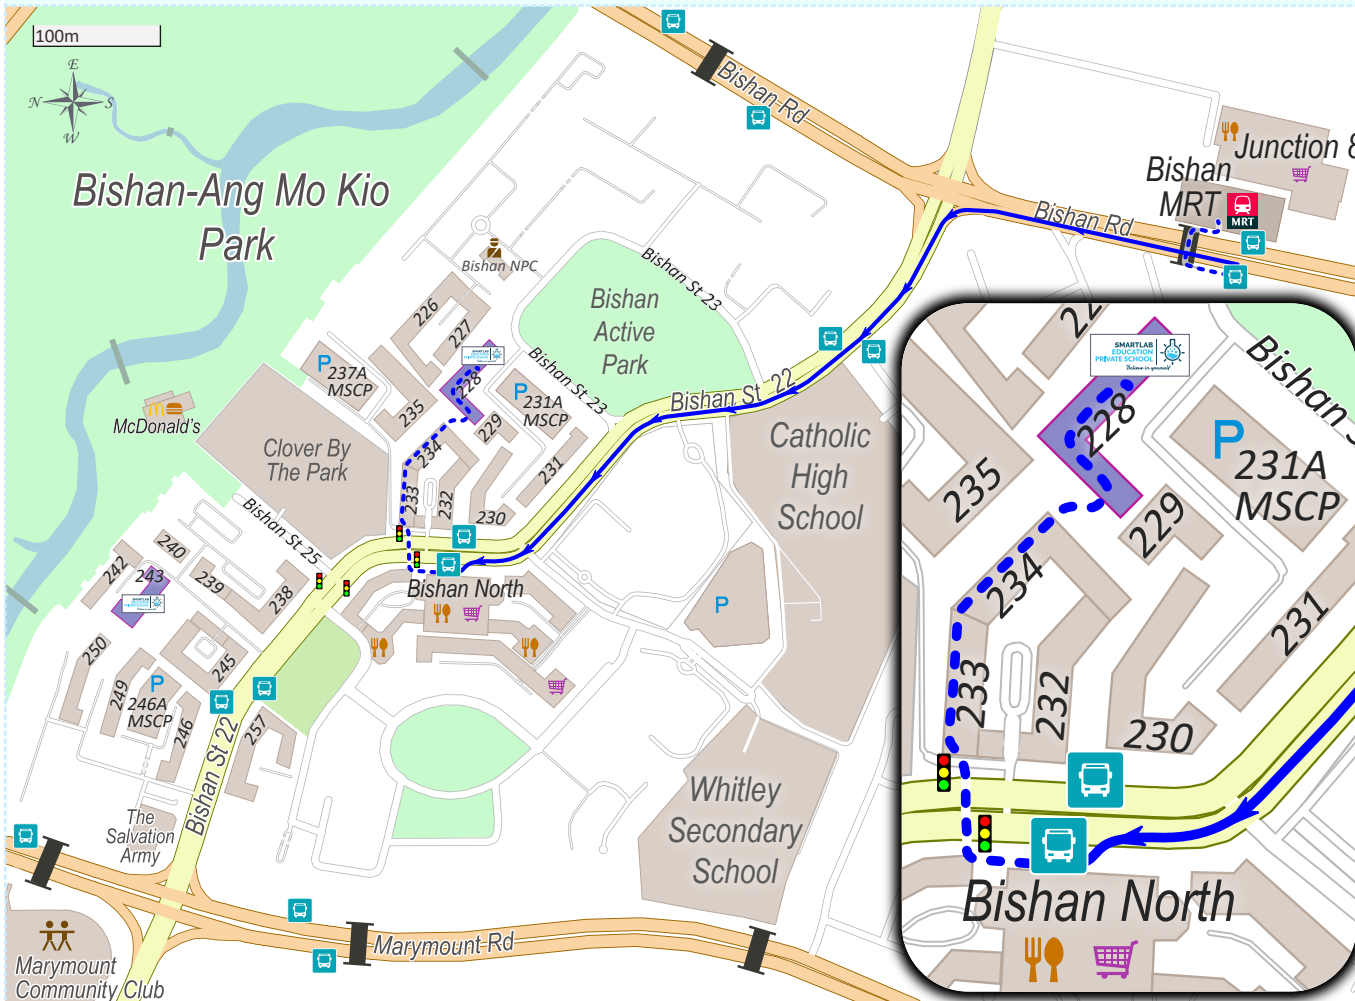

Getting to SmartLab Education Private School – Block 228

Address: Blk 228 Bishan Street 23, #B1-71, Singapore 570228

Telephone: +65 6459 4834 WhatsApp: +65 9112 8507

Email: SmartLabPrivateSchool@outlook.com

By direct bus:

13	13A	52	54	88
162	162M	410G	410W	NR1

By MRT: **Bishan** NS17 CC15

Connecting bus at Exit **B**:

13	13A	52	54	88
----	-----	----	----	----

▫ Exit via B, then take the pedestrian overhead bridge to the bus stop opposite Junction 8 Shopping Mall (Stop ID: 53239).

▫ Take bus 13/13A/52/54/88, then alight at Bishan North Shopping Mall (2 stops).

▫ Cross the street at the traffic lights, then continue walking along the corridor under Blk 233 & Blk 234. At the end of Blk 234, take the short slope to get to Blk 228.

Our entrance door is behind the letter box.

Find us on
Google Maps

<https://goo.gl/maps/F97nFXnTST4EZg9R6>