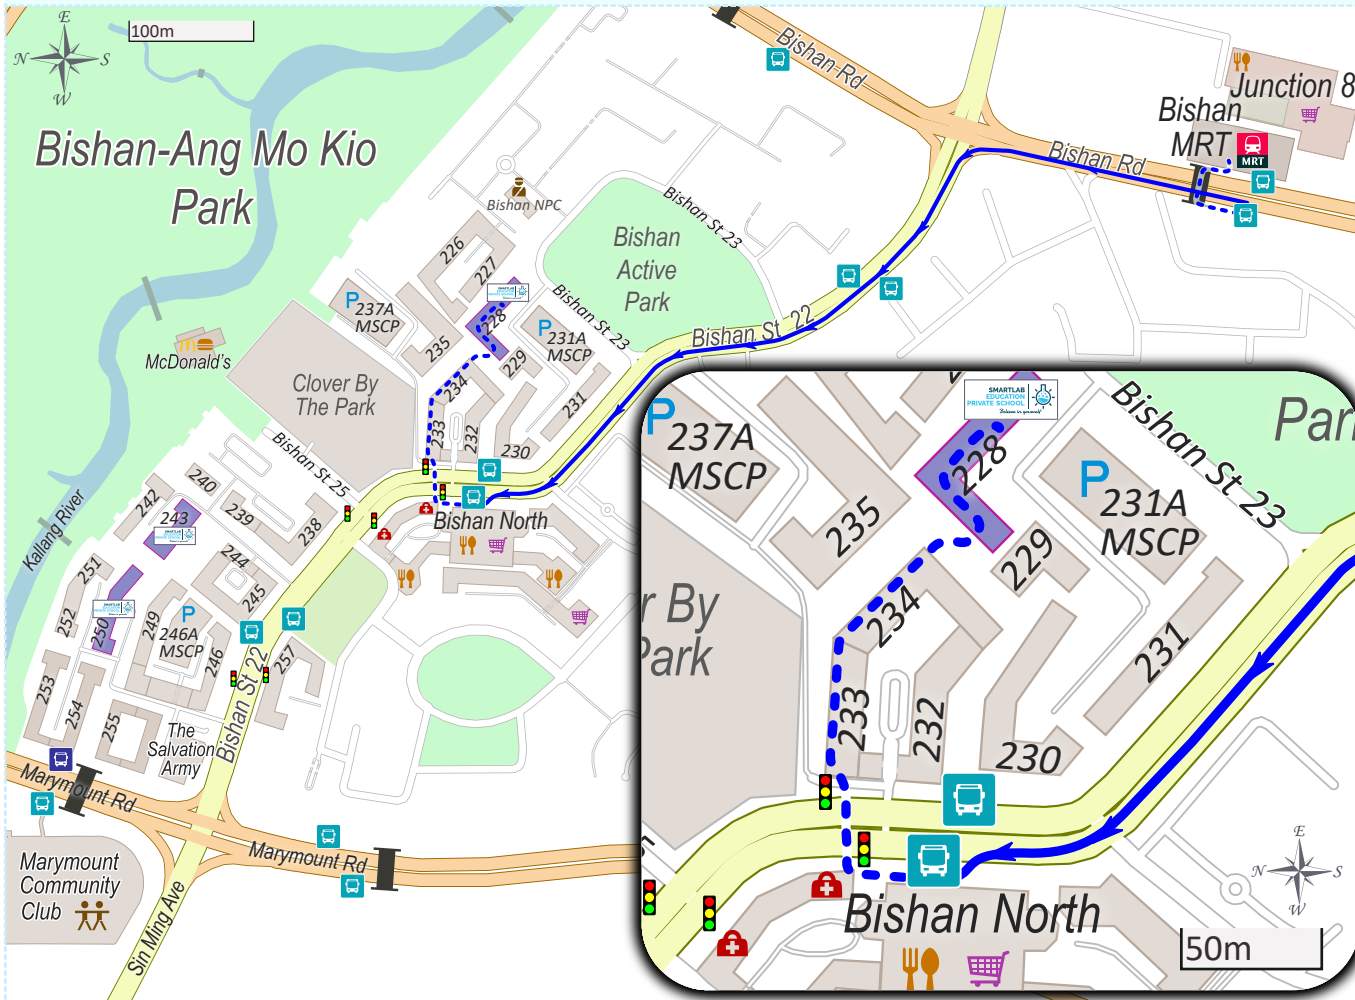

# Getting to SmartLab Education Private School – Block 228

Address: Blk 228 Bishan Street 23, #B1-71, Singapore 570228

Telephone: +65 6459 4834    WhatsApp: +65 9112 8507

Email: SmartLabPrivateSchool@outlook.com

By direct bus: *Bishan St 22*

|     |      |      |      |    |
|-----|------|------|------|----|
| 13  | 13A  | 52   | 54   | 88 |
| 162 | 162M | 410G | 410W |    |

By MRT: **Bishan** NS17 CC15

Connecting bus at Exit **B**:

|    |    |    |    |
|----|----|----|----|
| 13 | 52 | 54 | 88 |
|----|----|----|----|

- Exit via B, then take the pedestrian overhead bridge to the bus stop opposite Junction 8 Shopping Mall (Stop ID: 53239).
  - Take bus 13 / 52 / 54 / 88, then alight at Bishan North Shopping Mall (2 stops).
  - Cross the street at the traffic lights, then continue walking along the corridor under Blk 233 & Blk 234. At the end of Blk 234, take the short slope to get to Blk 228.
- Our entrance door is behind the letter box.

Find us on Google Maps

<https://goo.gl/maps/F97nFXnTST4EZg9R6>