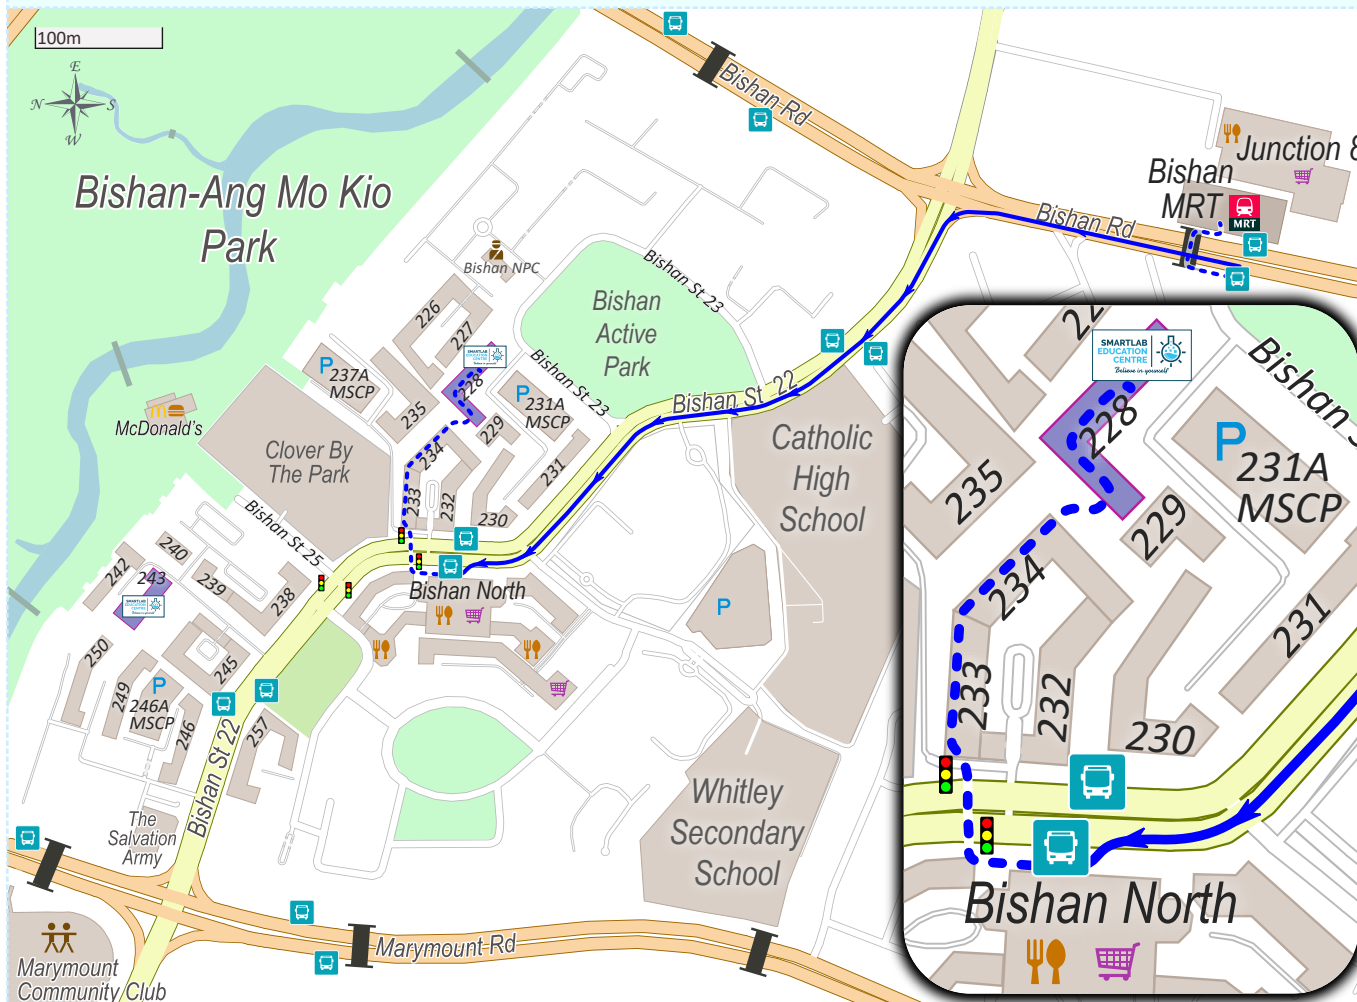

Getting to SmartLab Education Centre (Bishan) – Block 228

Address: Blk 228 Bishan Street 23, #B1-71, Singapore 570228

Telephone: +65 6459 2351 / +65 6459 5282 WhatsApp: +65 8318 7865

Email: adminbishan@smartlab.com.sg

By direct bus:

13	13A	52	54	88
162	162M	410G	410W	NR1

By MRT: **Bishan** NS17 CC15

Connecting bus at Exit **B**:

13	13A	52	54	88
----	-----	----	----	----

▫ Exit via B, then take the pedestrian overhead bridge to the bus stop opposite Junction 8 Shopping Mall (Stop ID: 53239).

▫ Take bus 13 / 13A / 52 / 54 / 88, then alight at Bishan North Shopping Mall (2 stops).

▫ Cross the street at the traffic lights, then continue walking along the corridor under Blk 233 & Blk 234. At the end of Blk 234, take the short slope to get to Blk 228.

Our entrance door is behind the letter box.

Find us on
Google Maps

<https://goo.gl/maps/F97nFXnTST4EZg9R6>