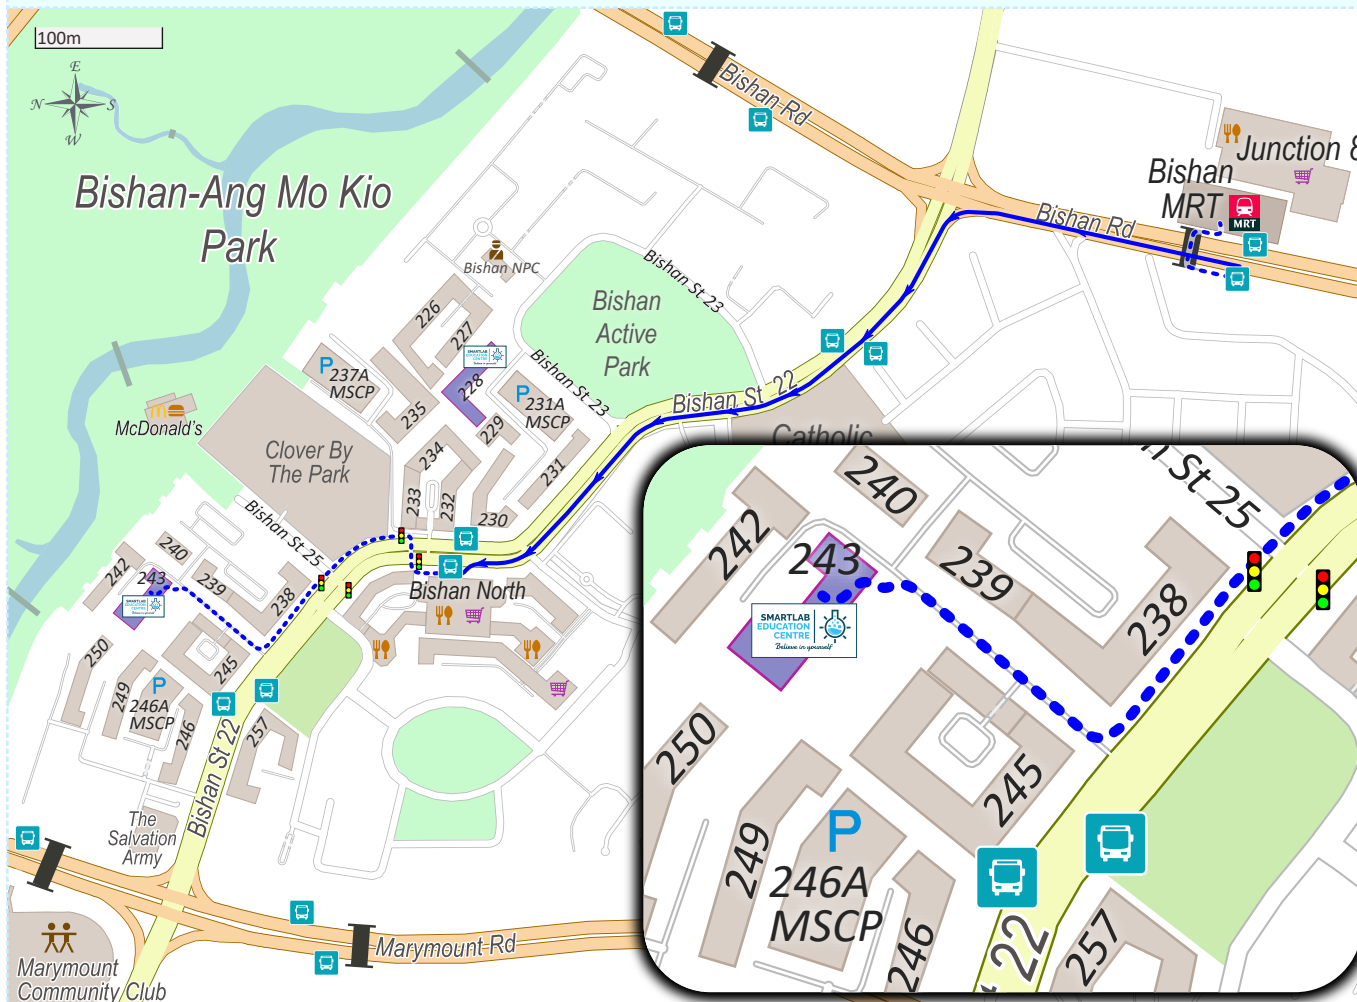

Getting to SmartLab Education Centre (Bishan) – Block 243

Address: Blk 243 Bishan Street 22, #B1-274, Singapore 570243

Telephone: +65 6459 2351 / +65 6459 5282 WhatsApp: +65 8318 7865

Email: adminbishan@smartlab.com.sg

By direct bus:

13	13A	52	54	88
162	162M	410G	410W	NR1

By MRT: **Bishan** NS17 CC15

Connecting bus at Exit **B**:

13	13A	52	54	88
----	-----	----	----	----

▫ Exit via B, then take the pedestrian overhead bridge to the bus stop opposite Junction 8 Shopping Mall (Stop ID: 53239).

▫ Take bus 13 / 13A / 52 / 54 / 88, then alight at Bishan North Shopping Mall (2 stops).

▫ Cross the street at the traffic lights, then turn left and walk on the pavement along Bishan St 22. Upon reaching the HDB car park entrance to Blk 238-245, turn right and walk along the driveway to Blk 243.

Our entrance door is under the staircase opposite lift C.

Find us on
Google Maps

[https://goo.gl/maps/
es1VSYi13RyeVLh18](https://goo.gl/maps/es1VSYi13RyeVLh18)