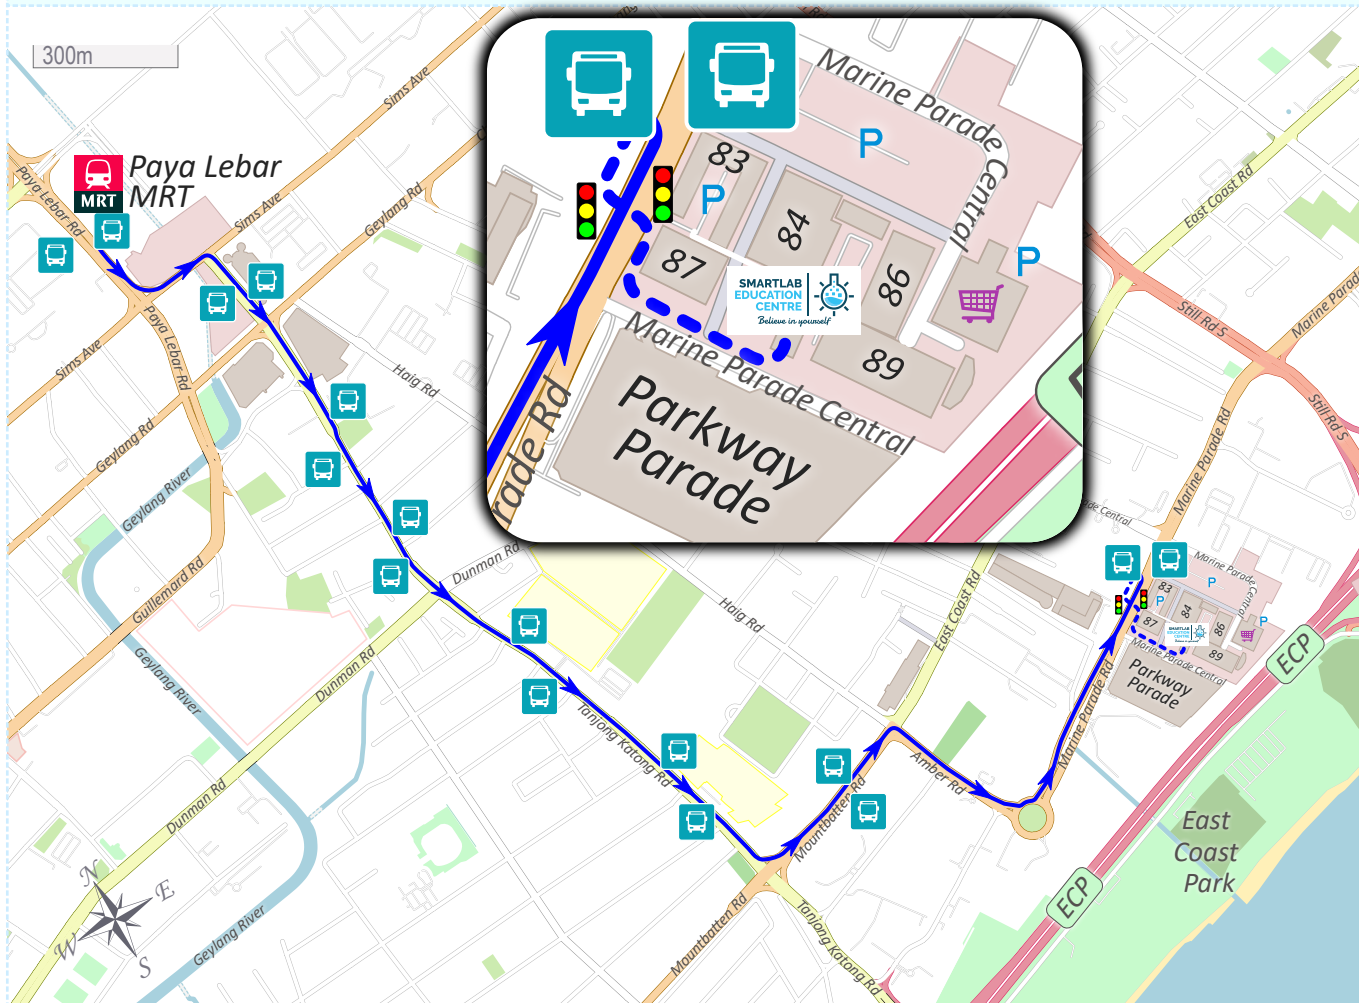

Getting to SmartLab Education Centre (Marine Parade)

Address: 1 Marine Parade Central, #13-03, Parkway Centre, Singapore 449408

Telephone: +65 6440 3593 **WhatsApp:** +65 9776 6580

Email: marineparade@smartlab.com.sg

By direct bus:

15	31	36	36A	36B
36T	43	43e	47	48
135	196	196A	196e	197
401	541	853M	966	

By MRT: **Paya Lebar** **CC9** **EW8**

Connecting bus at Exit **B**:

43	43e	134	135
----	-----	-----	-----

- Exit via B, then take bus 43/43e/134/135. Alight at Opposite Parkway Parade (7 stops).
- Cross the street at the traffic lights, then turn right and walk along the shops at Blk 87. At the corner of Blk 87, turn left into Marine Parade Central, then walk to Parkway Centre.
- After entering Parkway Centre, take Lift 2 or Lift 3 to get to level 13.

After getting out of the lift, you can see us on your left.

Find us on Google Maps

<https://goo.gl/maps/94LSLsqSUXWzBEDx6>