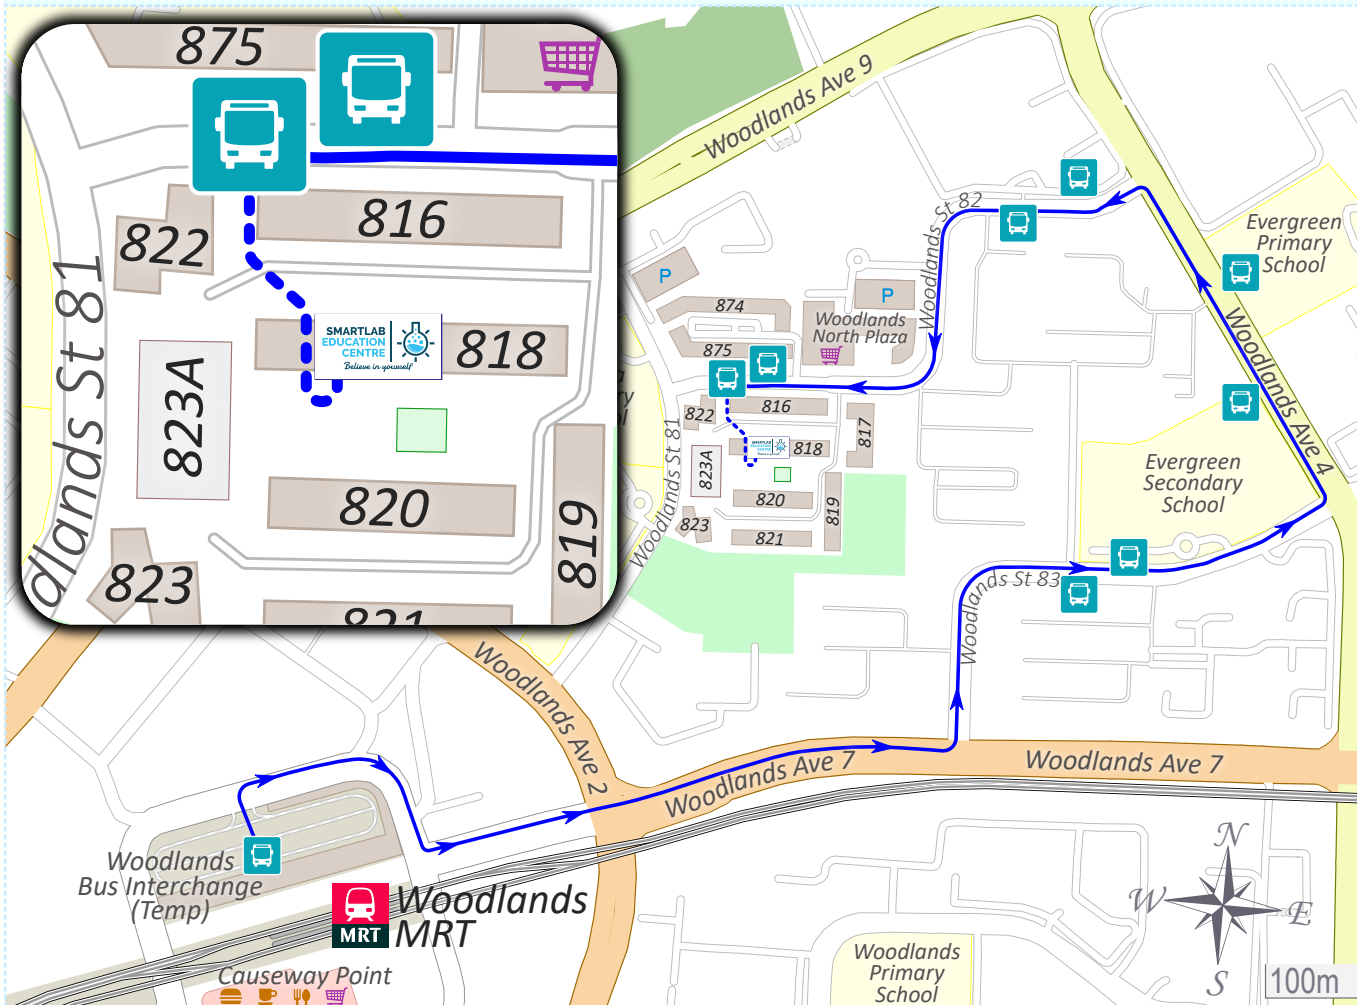

# Getting to SmartLab Education Centre (Woodlands)

Address: Blk 818 Woodlands Street 82, #01-419, Singapore 730818

Telephone: +65 6363 2383 WhatsApp: +65 8296 5450

Email: [woodlands@smartlab.com.sg](mailto:woodlands@smartlab.com.sg)

By direct bus:

**911**

By MRT: **Woodlands** NS9 TE2

Connecting bus at Woodlands Bus Interchange (Temp): **911**

- At Woodlands Bus Interchange (Temp), walk to **Berth B5** and take bus 911. Alight at Blk 816 (5 stops).
- Walk past Blk 816, then continue walking through Blk 818 to get to our entrance at the front of Blk 818.

Find us on Google Maps

<https://goo.gl/maps/Un6M4kNeJBzorfRY9>