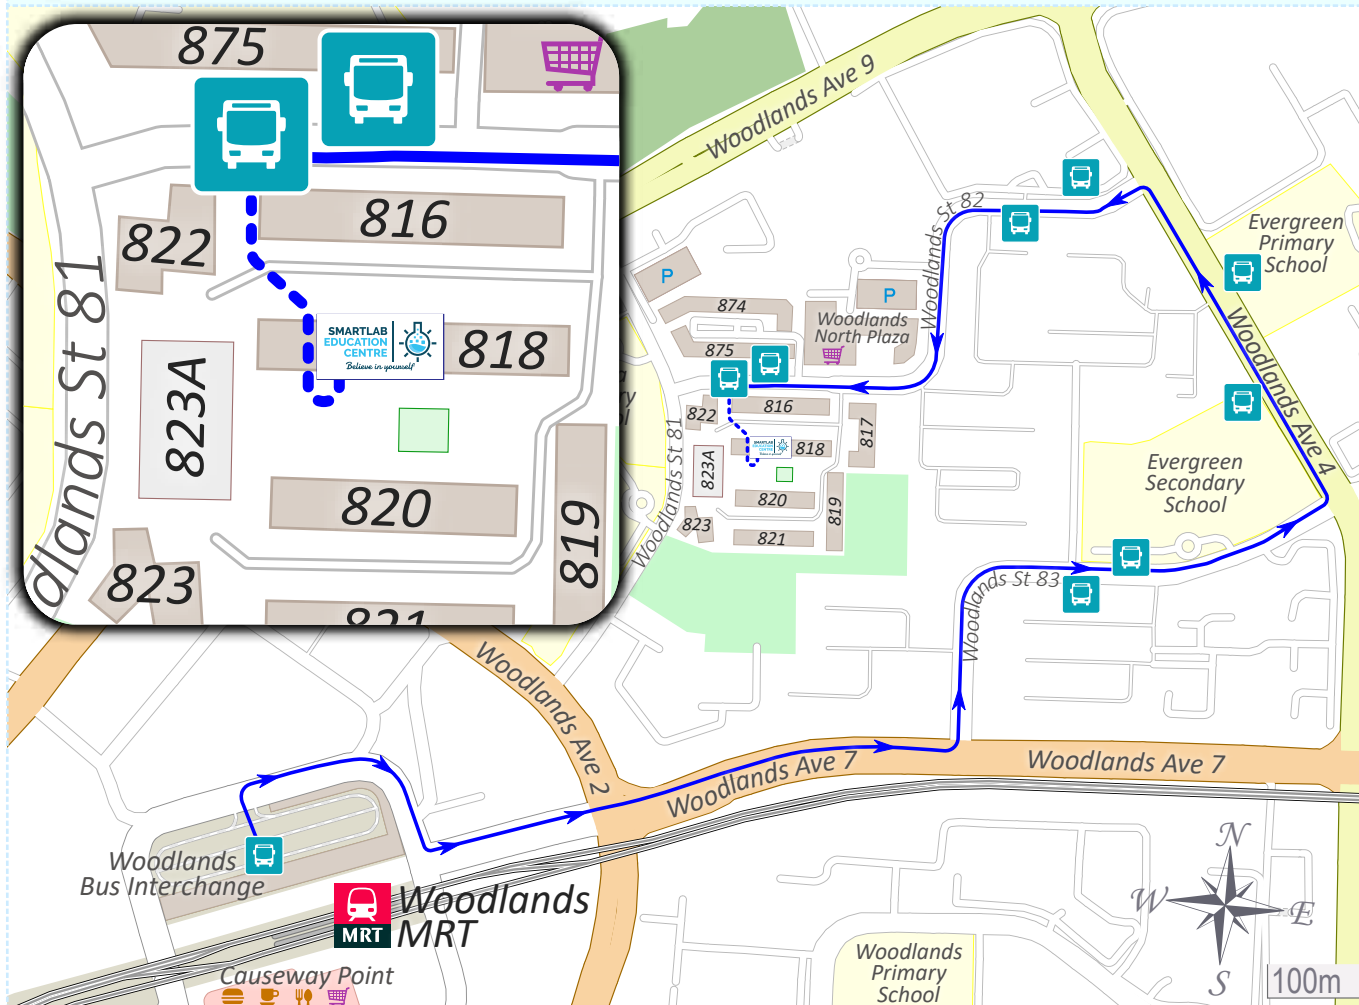

Getting to SmartLab Education Centre (Woodlands)

Address: Blk 818 Woodlands Street 82, #01-419, Singapore 730818

Telephone: +65 6363 2383 WhatsApp: +65 8020 7450 / +65 8296 5450

Email: smartlab.wl@gmail.com

By direct bus:

911

By MRT: **Woodlands** NS9 TE2

Connecting bus at Woodlands Bus Interchange: **911**

- At Woodlands Bus Interchange, walk to **Berth B6** and take bus 911. Alight at Blk 816 (5 stops).
- Walk past Blk 816, then continue walking through Blk 818 to get to our entrance at the front of Blk 818.

Find us on Google Maps

<https://goo.gl/maps/Un6M4kNeJBzorFRY9>