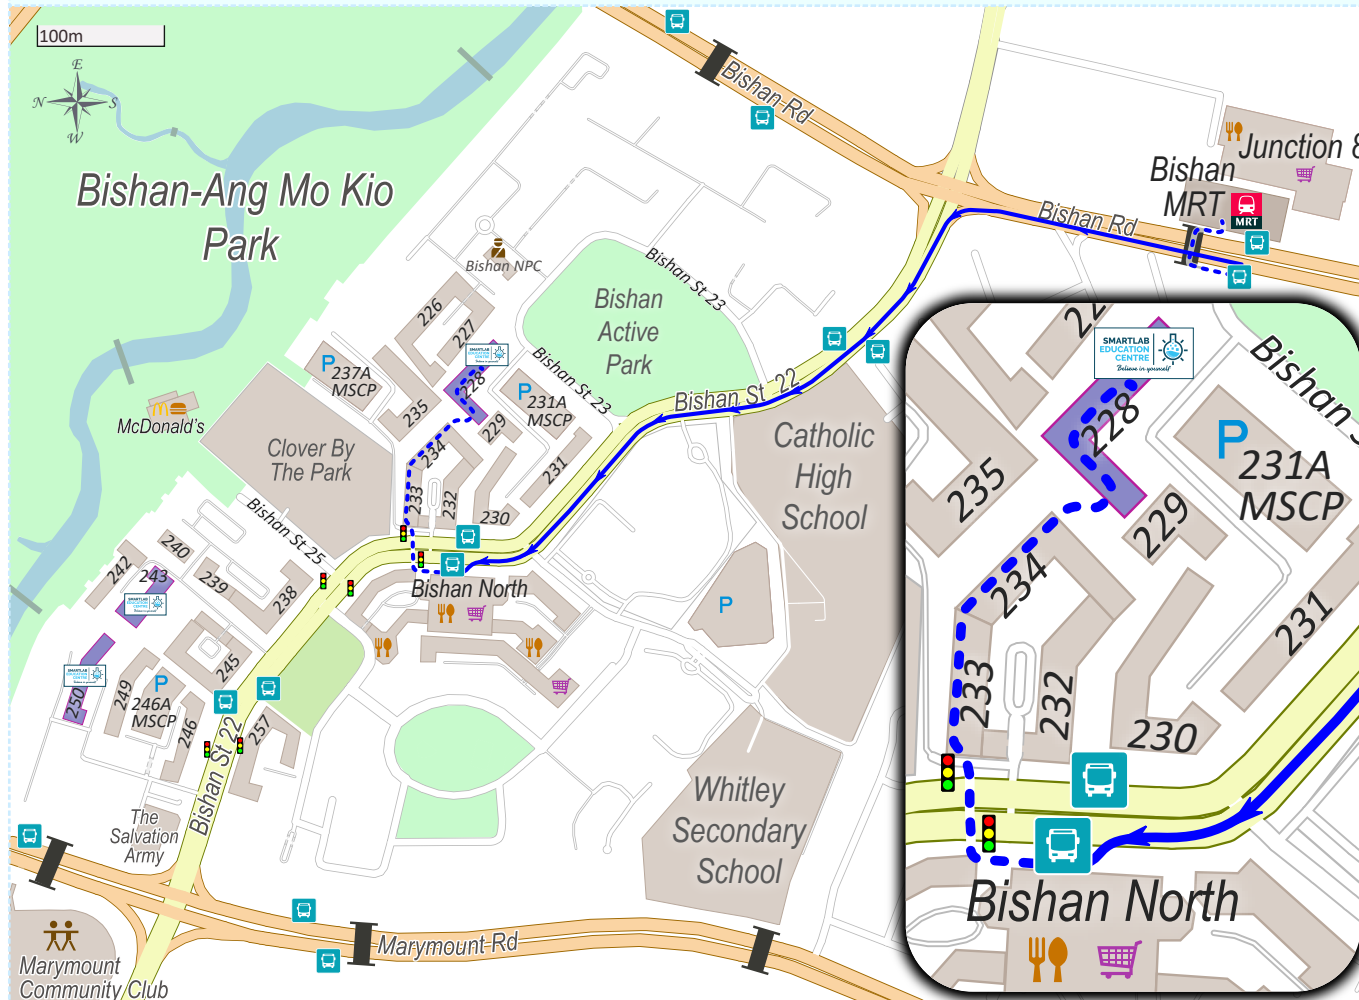

Getting to SmartLab Education Centre (Bishan) – Block 228

Address: Blk 228 Bishan Street 23, #B1-71, Singapore 570228

Telephone: +65 6459 2351 / +65 6459 5282 WhatsApp: +65 8318 7865

Email: adminbishan@smartlab.com.sg

By direct bus:

13	13A	52	54	88
162	162M	410G	410W	NR1

By MRT: **Bishan** NS17 CC15

Connecting bus at Exit **B**:

13	13A	52	54	88
----	-----	----	----	----

▫ Exit via B, then take the pedestrian overhead bridge to the bus stop opposite Junction 8 Shopping Mall (Stop ID: 53239).

▫ Take bus 13 / 13A / 52 / 54 / 88, then alight at Bishan North Shopping Mall (2 stops).

▫ Cross the street at the traffic lights, then continue walking along the corridor under Blk 233 & Blk 234. At the end of Blk 234, take the short slope to get to Blk 228.

Our entrance door is behind the letter box.

Find us on Google Maps

<https://goo.gl/maps/F97nFXnTST4EZg9R6>