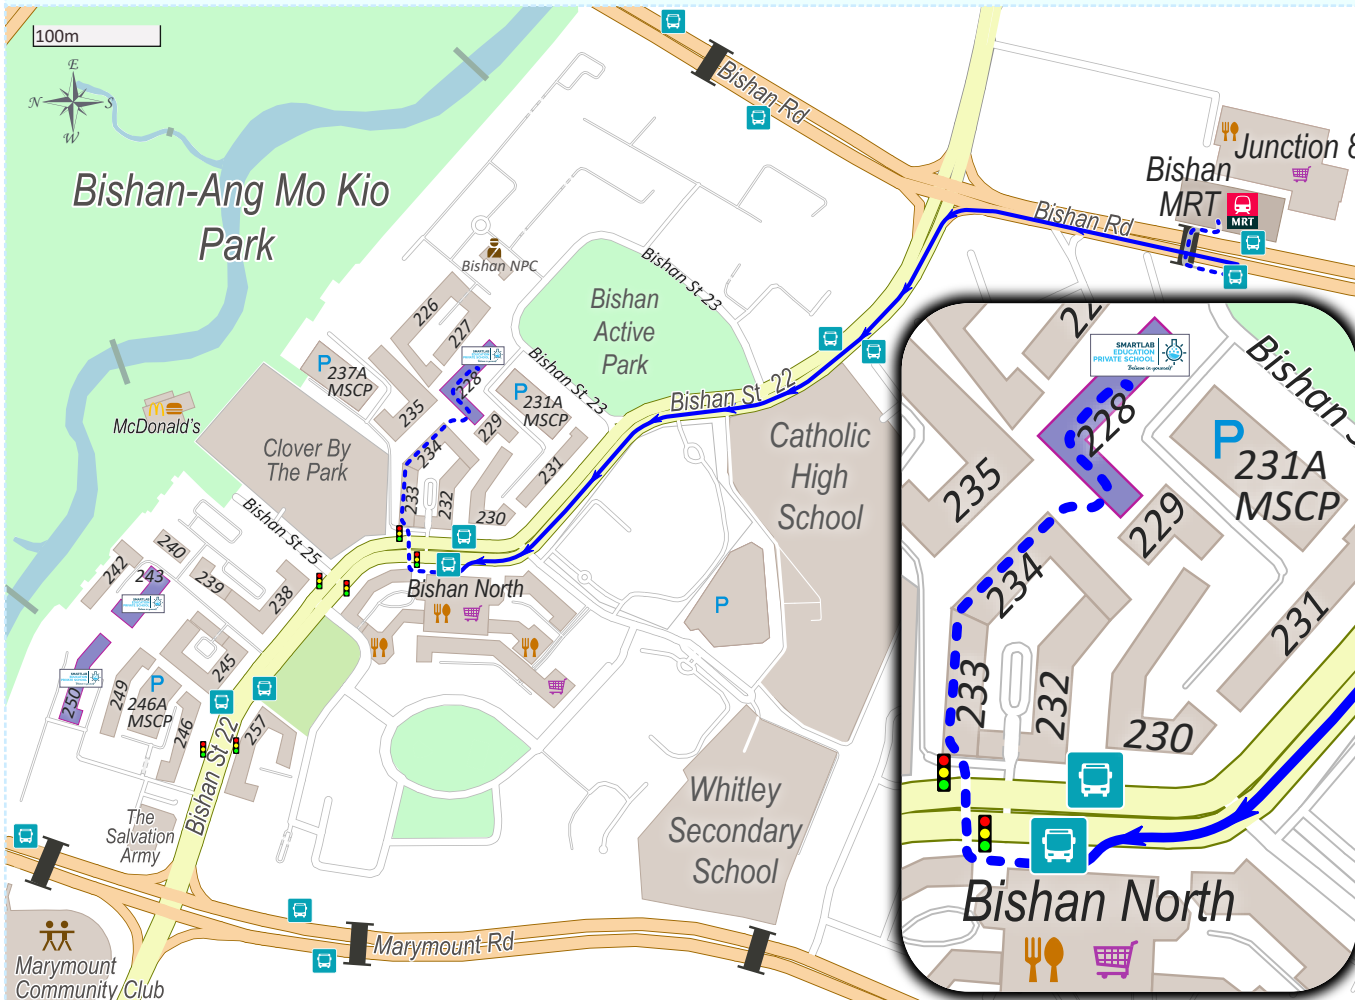

Getting to SmartLab Education Private School – Block 228

Address: Blk 228 Bishan Street 23, #B1-71, Singapore 570228

Telephone: +65 6459 4834 WhatsApp: +65 9112 8507

Email: SmartLabPrivateSchool@outlook.com

By direct bus:

13	13A	52	54	88
162	162M	410G	410W	NR1

By MRT: **Bishan** NS17 CC15

Connecting bus at Exit **B**:

13	13A	52	54	88
----	-----	----	----	----

▫ Exit via B, then take the pedestrian overhead bridge to the bus stop opposite Junction 8 Shopping Mall (Stop ID: 53239).

▫ Take bus 13 / 13A / 52 / 54 / 88, then alight at Bishan North Shopping Mall (2 stops).

▫ Cross the street at the traffic lights, then continue walking along the corridor under Blk 233 & Blk 234. At the end of Blk 234, take the short slope to get to Blk 228.

Our entrance door is behind the letter box.

Find us on Google Maps

<https://goo.gl/maps/F97nFXnTST4EZg9R6>