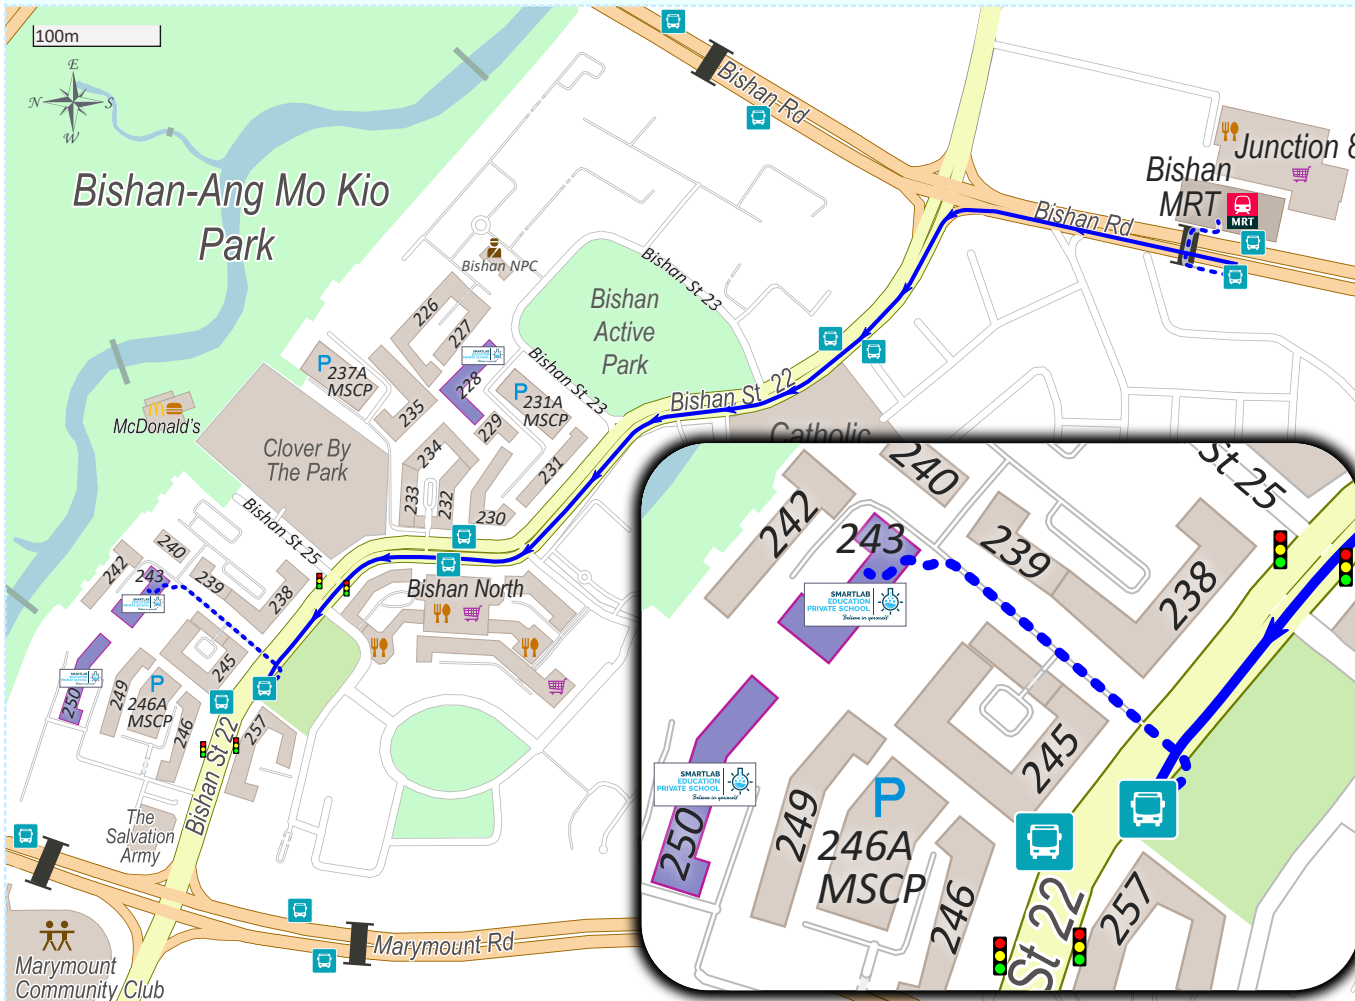

Getting to SmartLab Education Private School – Block 243

Address: Blk 243 Bishan Street 22, #B1-274, Singapore 570243

Telephone: +65 6459 4834 WhatsApp: +65 9112 8507

Email: SmartLabPrivateSchool@outlook.com

By direct bus:

13	13A	52	54	88
162	162M	410G	410W	NR1

By MRT: **Bishan** NS17 CC15

Connecting bus at Exit **B**:

13	13A	52	54	88
----	-----	----	----	----

- Exit via B, then take the pedestrian overhead bridge to the bus stop opposite Junction 8 Shopping Mall (Stop ID: 53239).
 - Take bus 13 / 13A / 52 / 54 / 88, then alight at Bishan North Shopping Mall (3 stops).
 - Cross the street, then walk to Blk 243.
- Our entrance door is under the staircase opposite lift C.

Find us on
Google Maps

<https://goo.gl/maps/es1VSYi13RyeVLh18>