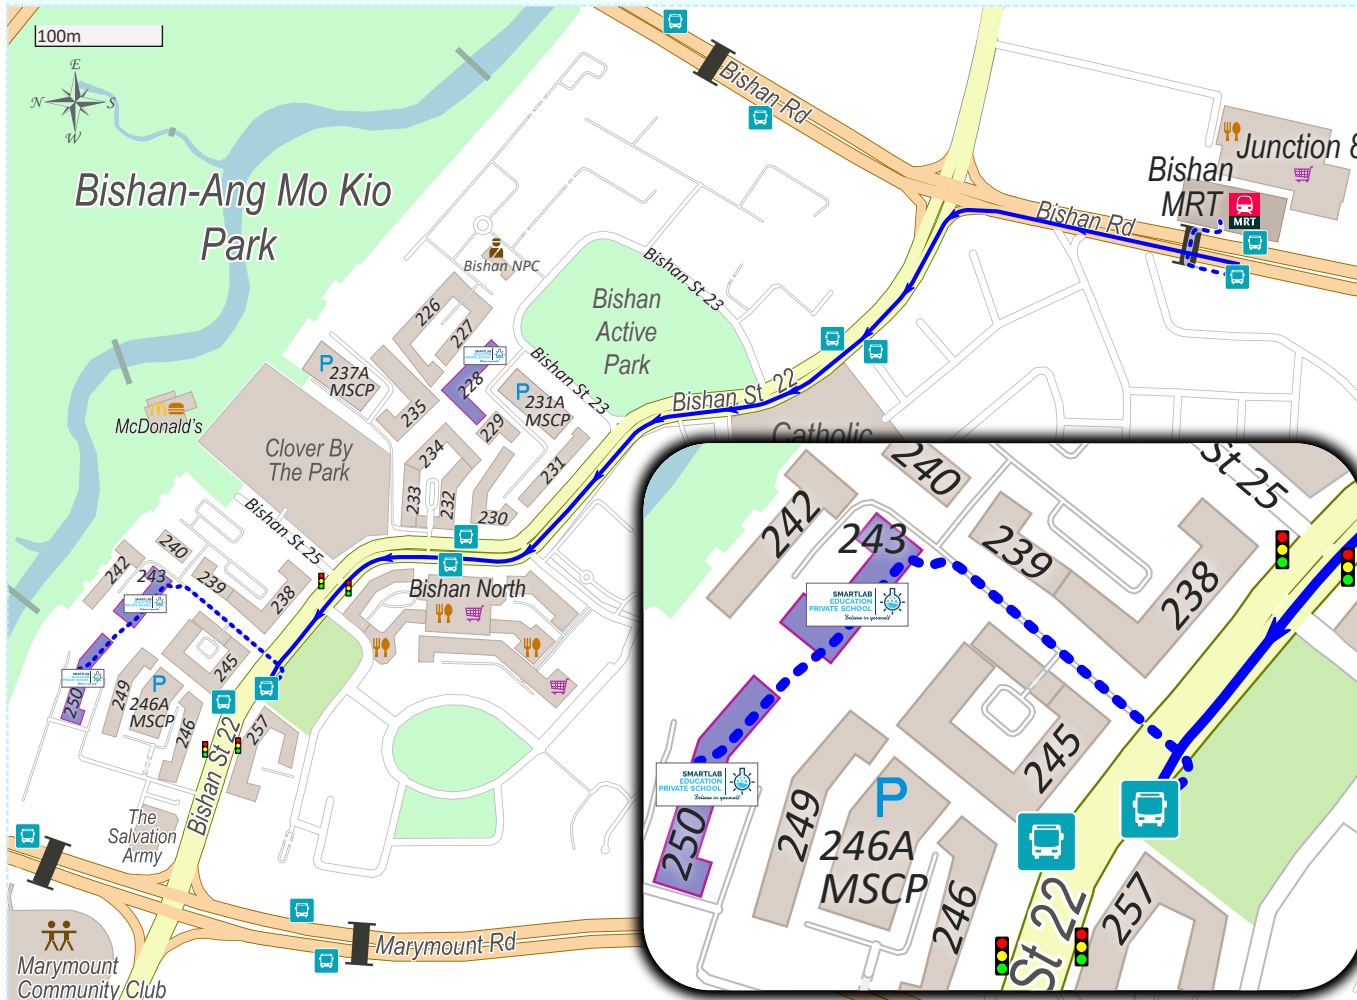

Getting to SmartLab Education Private School – Block 250

Address: Blk 250 Bishan Street 22, #B1-384, Singapore 570250

Telephone: +65 6459 4834 WhatsApp: +65 9112 8507

Email: SmartLabPrivateSchool@outlook.com

By direct bus:

13	13A	52	54	88
162	162M	410G	410W	NR1

By MRT: **Bishan** NS17 CC15

Connecting bus at Exit **B**:

MRT	13	13A	52	54	88
-----	----	-----	----	----	----

- Exit via B, then take the pedestrian overhead bridge to the bus stop opposite Junction 8 Shopping Mall (Stop ID: 53239).
 - Take bus 13 / 13A / 52 / 54 / 88, then alight at Bishan North Shopping Mall (3 stops).
 - Cross the street, then walk to Blk 250.
- Our entrance door is under the staircase opposite lift C.